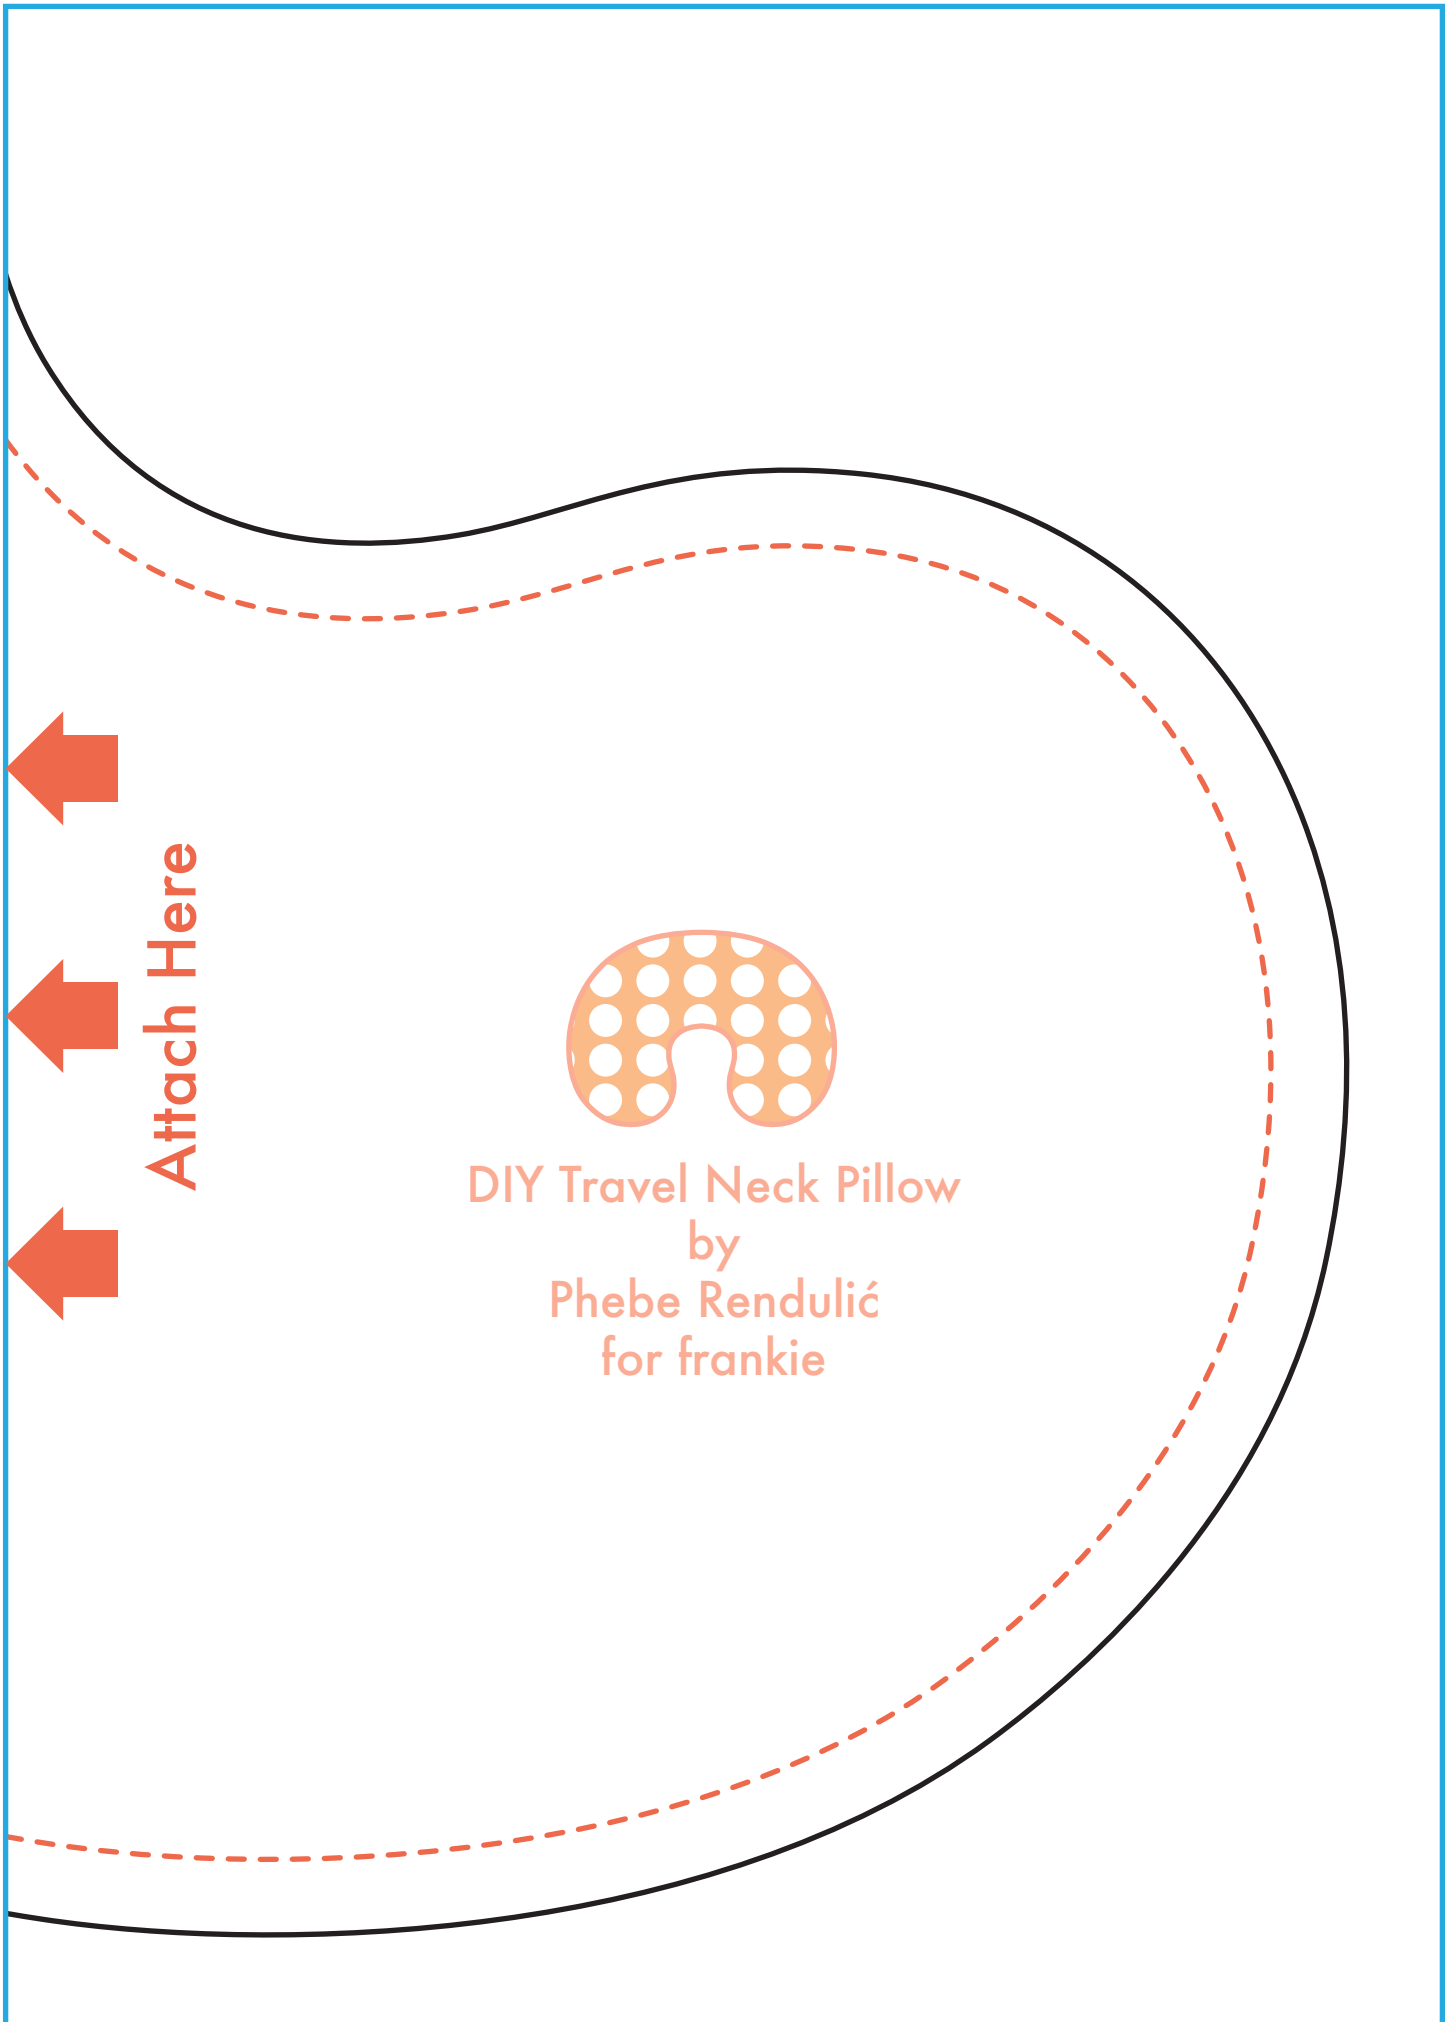

Fold Here

The diagram shows a white rectangular area with a blue border. A solid black line starts at the top-left corner and curves downwards and to the right. A dashed red line follows a similar path, positioned slightly above the solid line. At the top, a dashed red line with arrows at both ends points upwards from the top edge, with the text 'Fold Here' centered below it. On the right side, three large red arrows point horizontally towards the right edge, with the text 'Attach Here' centered vertically between them. In the bottom-left corner, there is a light brown square containing the text 'Test Square 5 x 5cm'.

Attach Here

Test Square
5 x 5cm

Attach Here

DIY Travel Neck Pillow
by
Phebe Rendulić
for frankie